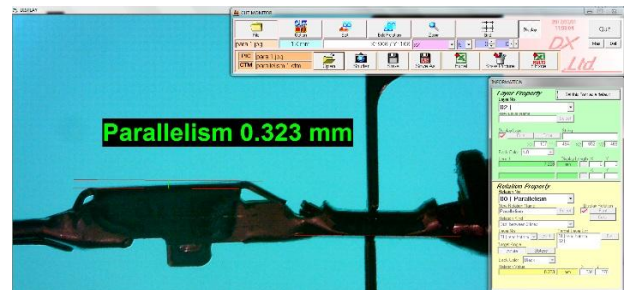

BAS-1000 measurement station for  
bend angles, twist, and parallelism

Bend Angle measurements

Parallelism measurements

- ✓ microscope
- ✓ PC, monitor, keyboard, mouse
- ✓ work table
- ✓ measurement software
- ✓ fixture